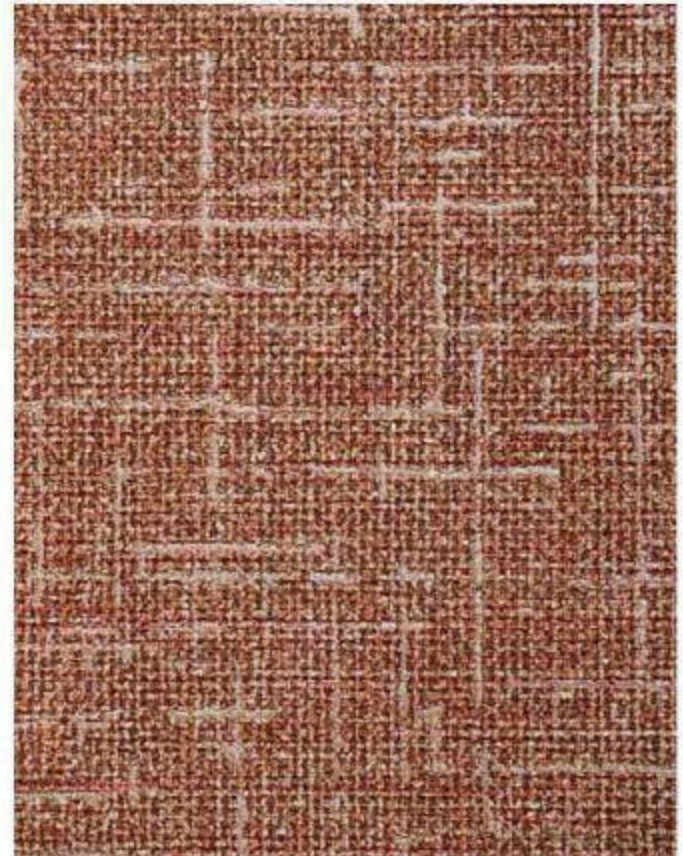

DE120044

DE120044

DE120045

DE120046

The Threads Are Sewn To Silk Fabrics And Create Modern Delicate Geometric Patterns, Accompanied By Its Intricate Co-ordinates.

DE120091

CANVAS PAINT

Since your walls are something you look at everyday in your house, make it happy and nostalgic! This style lets you brighten up your interior with fun, bold and colorful hues. Its pleasant color palette with faux weave detailing will blend perfectly with any contemporary design space. Choose the style that reflects your story and add both character and personality to your interior.

DE120111

DE120112

DE120113

DE120114

DE120115

DE120116

Collection
Inspired By Threads

DE120121