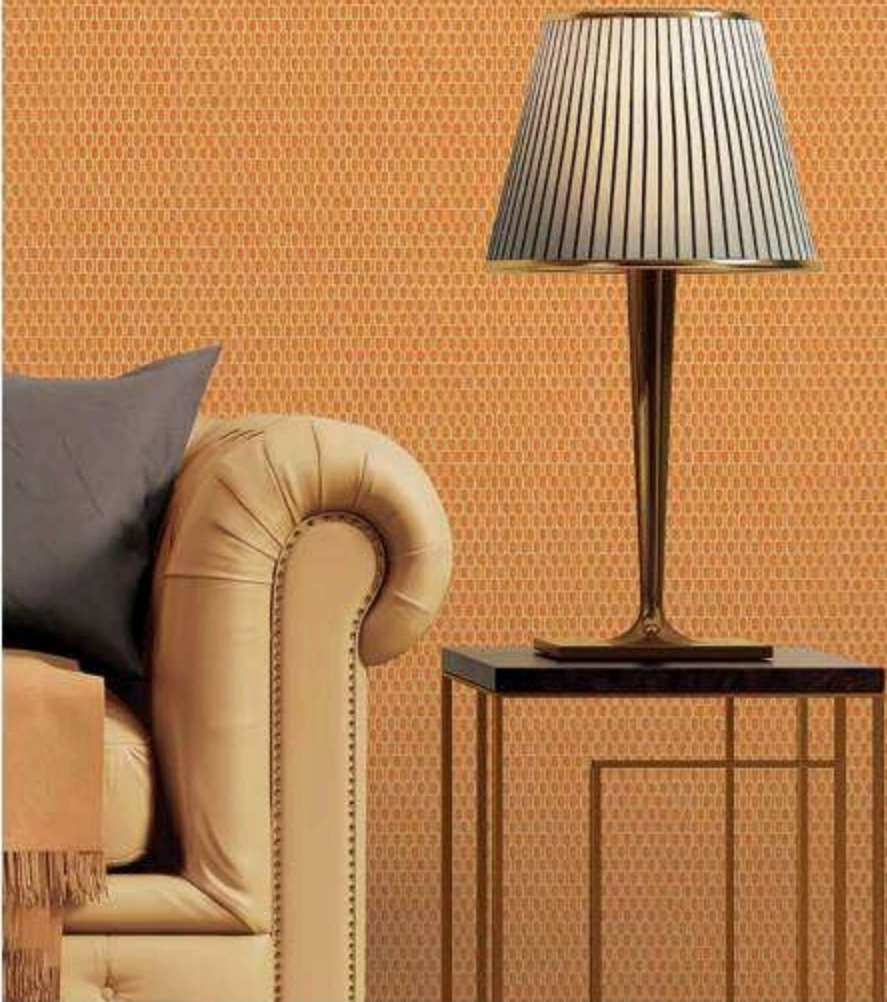

DE120036

DE120036