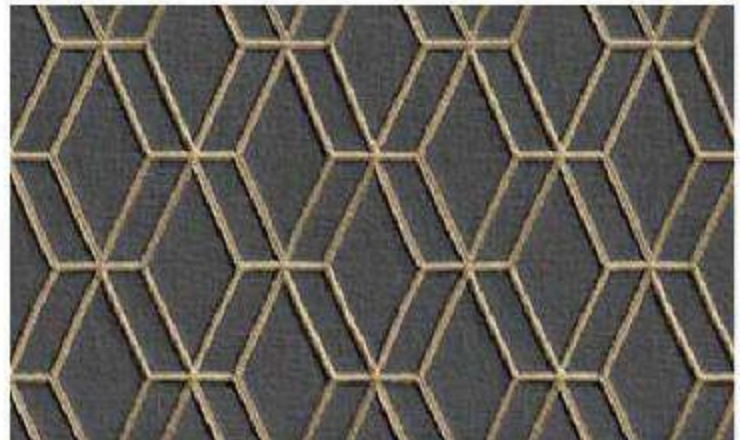

The unique designs of this collection will permeate our hearts and minds and enables us to enter an imaginary world.

DE120064

DE12065

DE12066