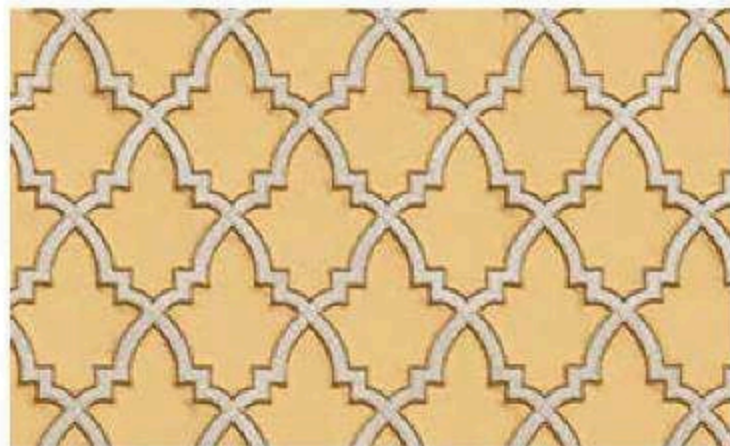

DE120025

DE120026

DE120027