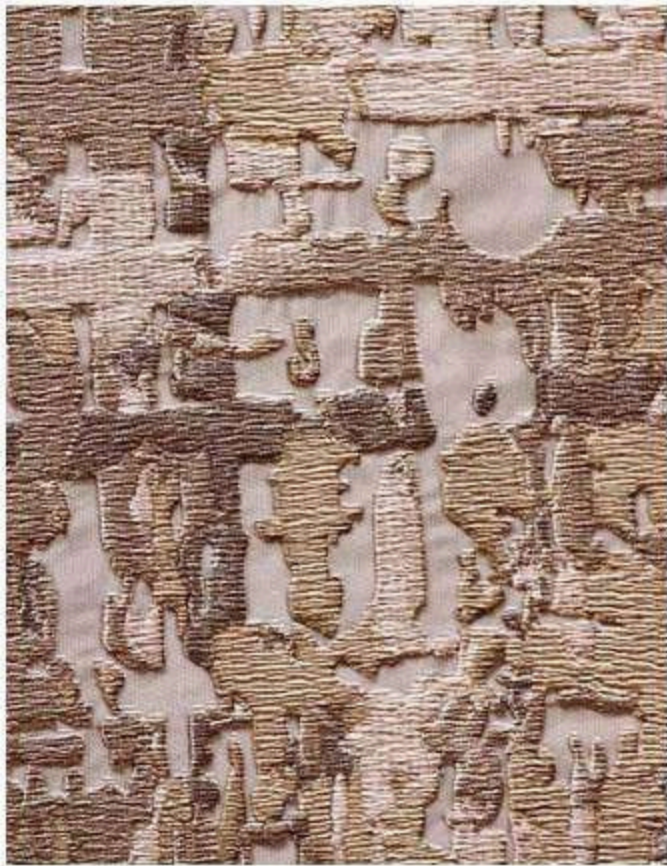

DE120044

DE120044

DE120045

DE120046

The Threads Are Sewn To Silk Fabrics And Create Modern Delicate Geometric Patterns, Accompanied By Its Intricate Co-ordinates.

DE120091

CANVAS PAINT

Since your walls are something you look at everyday in your house, make it happy and nostalgic! This style lets you brighten up your interior with fun, bold and colorful hues. Its pleasant color palette with faux weave detailing will blend perfectly with any contemporary design space. Choose the style that reflects your story and add both character and personality to your interior.

DE120092

DE120091

DE120093

DE120098

DE120094

DE120096

DE120098

The needle work texture provides delicate and elaborate craftsmanship to the wallcoverings.