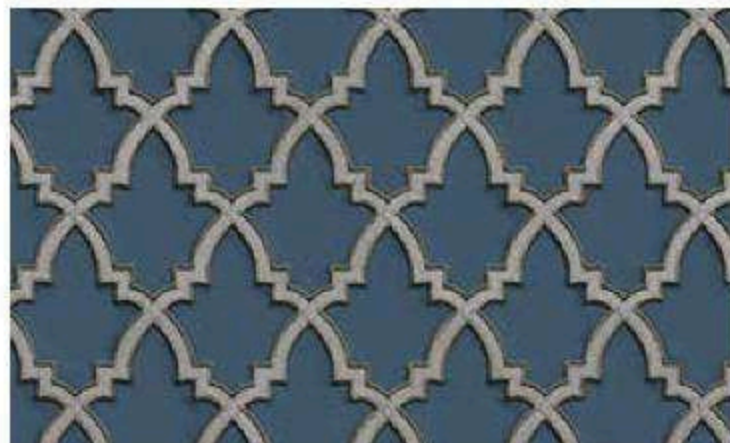

DE120025

DE120026

DE120027