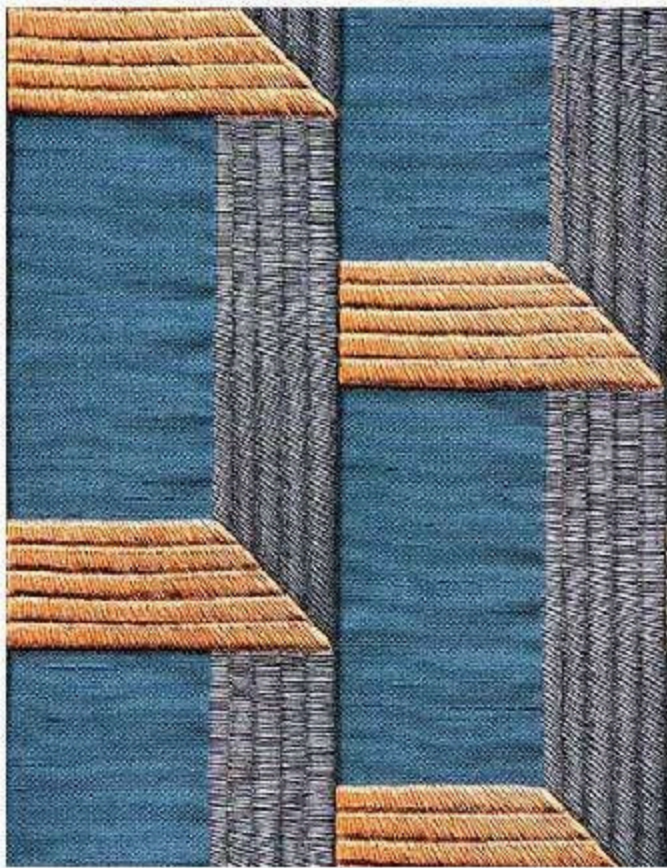

WAFFLE WEAVE

A geometric labyrinth flecked with silk weave texture that beautifully compliment modern décor. The eye-catching design features a concentric rectangle pattern with a softly textured finish perfect for bedrooms, living rooms and hallways.

DE120071

DE120072

DE120073

DE120074

DE120075

DE120076

The Threads Are Sewn To Silk Fabrics And Create Modern Delicate Geometric Patterns, Accompanied By Its Intricate Co-ordinates.

DE120084

NATURAL WEAVE

Add subtle and sophisticated detail to your walls with this natural weave print and unique texture. This fabric look alike exhibits the characteristics of textiles with soft silk stitch highlights. Distinct in quality and craftsmanship, this design is the perfect way to create a luxurious feel throughout your home.