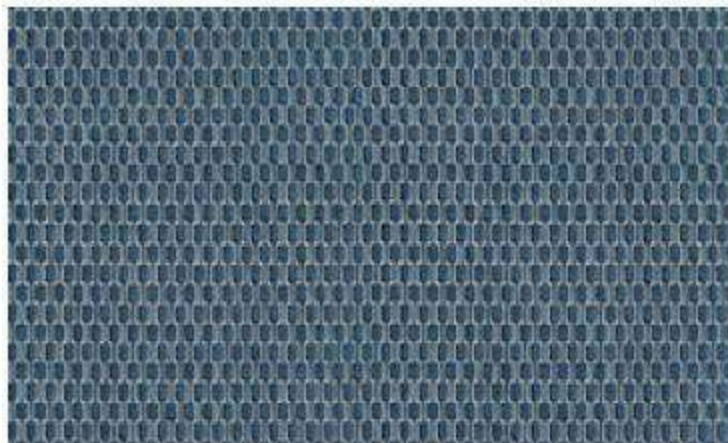

DE120036

DE120036

DE120037

DE120039