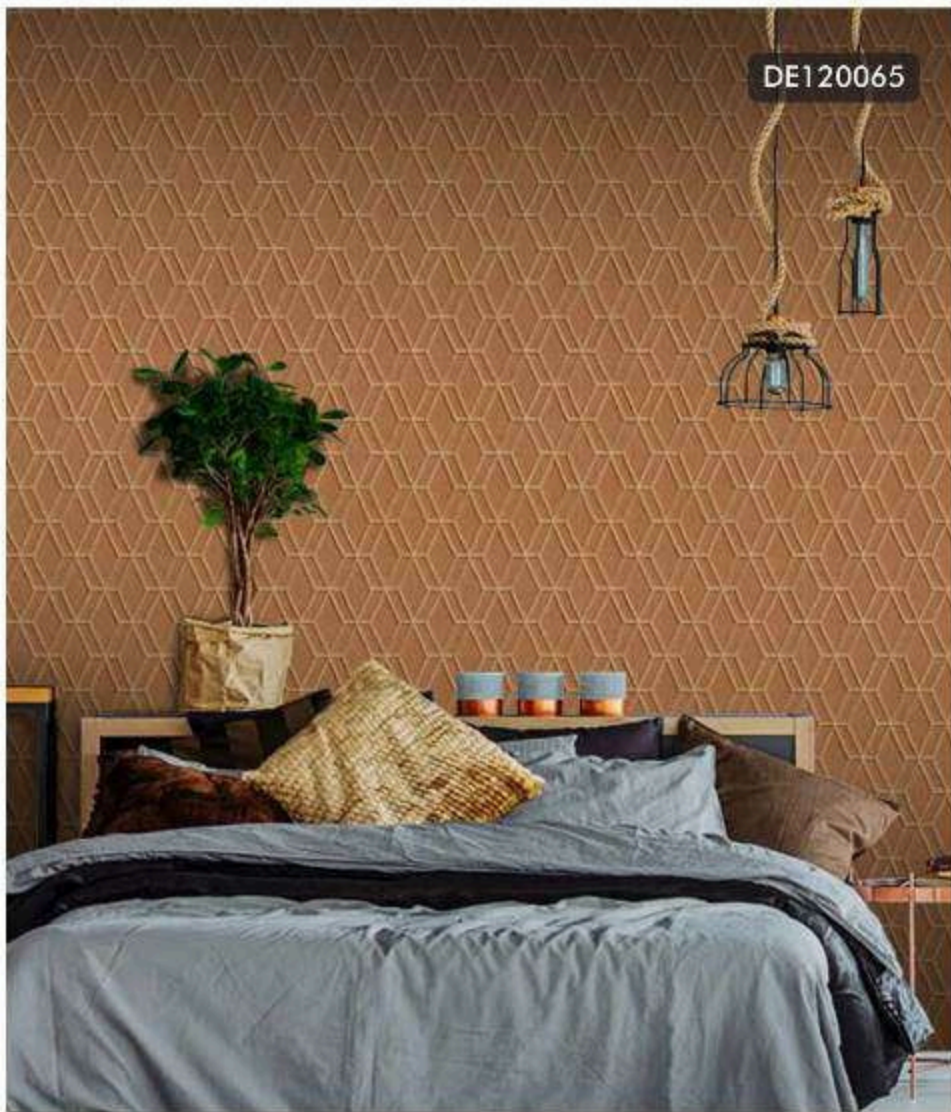

The unique designs of this collection will permeate our hearts and minds and enables us to enter an imaginary world.