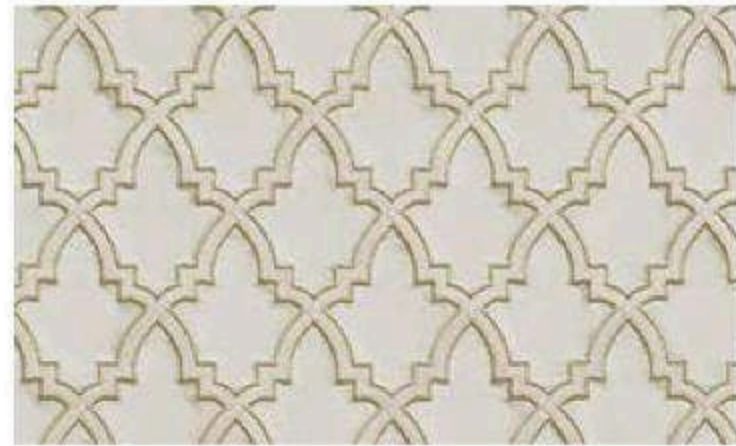

DE120018

DE120019

The Threads Are Sewn To Silk Fabrics And Create Modern Delicate Geometric Patterns, Accompanied By Its Intricate Co-ordinates.

ROYAL ARABSQUE

All about grandeur in an understated manner! Combination of strict geometry, careful layouts and an open space philosophy helps you create a timeless statement and adds a refined elegance to your interior spaces. It is great staple in your dining room, living rooms or hallways. The patterns give a spectacular effect which is luxurious and ideal for freshening up any area of your home.