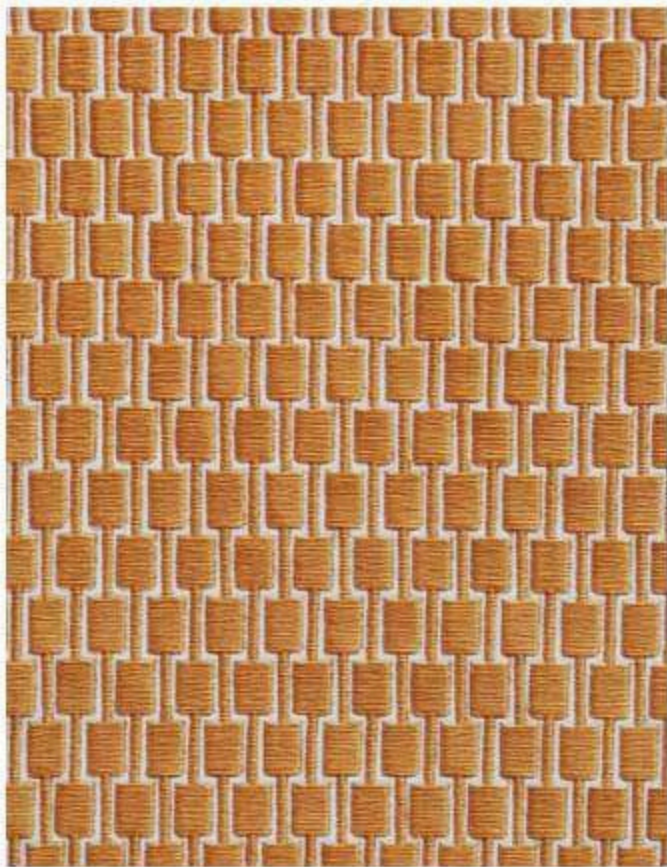

A subtle collection which epitomise glamour, style and sophistication that adds an understated level of luxury and classic design to your home.