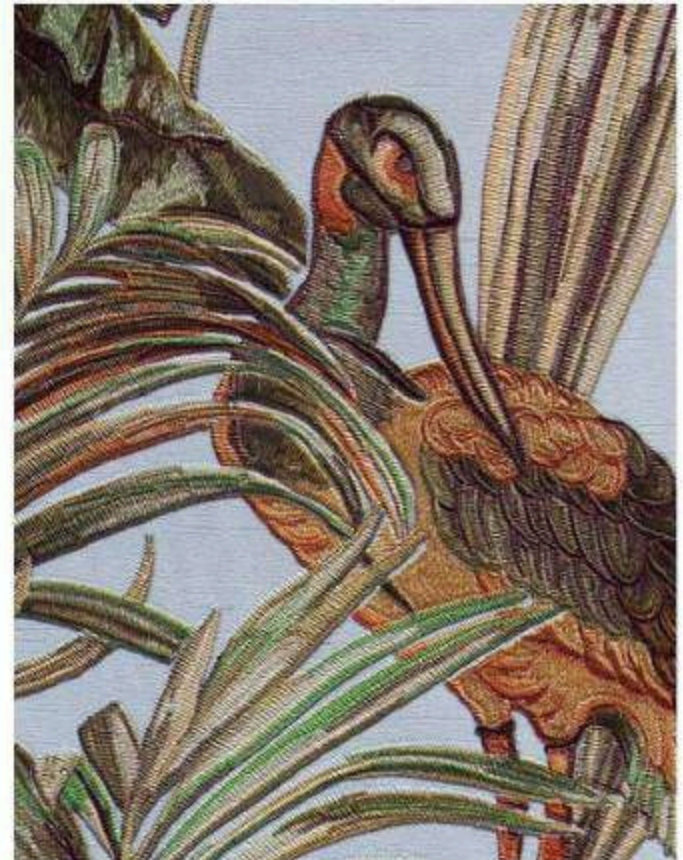

DE120013

JUNGLE JIVE

Flora and fauna combine to create the ultimate dreamy pattern. Get lost in this fantasy jungle-scape. An intricate and lively tropical leaf jungle design with exotic birds and vegetation on a weave textured background. Bring happy vibes to your home.

DE120018

DE120019

The Threads Are Sewn To Silk Fabrics And Create Modern Delicate Geometric Patterns, Accompanied By Its Intricate Co-ordinates.

ROYAL ARABSQUE

All about grandeur in an understated manner! Combination of strict geometry, careful layouts and an open space philosophy helps you create a timeless statement and adds a refined elegance to your interior spaces. It is great staple in your dining room, living rooms or hallways. The patterns give a spectacular effect which is luxurious and ideal for freshening up any area of your home.