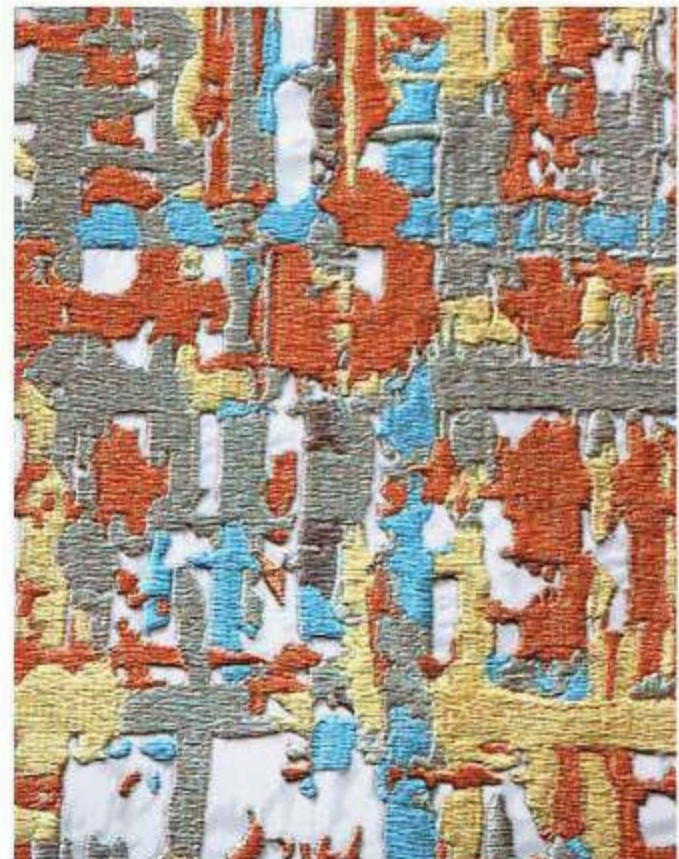

DE120044

DE120044

DE120045

DE120046

The Threads Are Sewn To Silk Fabrics And Create Modern Delicate Geometric Patterns, Accompanied By Its Intricate Co-ordinates.

DE120091

CANVAS PAINT

Since your walls are something you look at everyday in your house, make it happy and nostalgic! This style lets you brighten up your interior with fun, bold and colorful hues. Its pleasant color palette with faux weave detailing will blend perfectly with any contemporary design space. Choose the style that reflects your story and add both character and personality to your interior.

DE120092

DE120091

DE120093

DE120098

DE120094

DE120096

DE120098

The needle work texture provides delicate and elaborate craftsmanship to the wallcoverings.