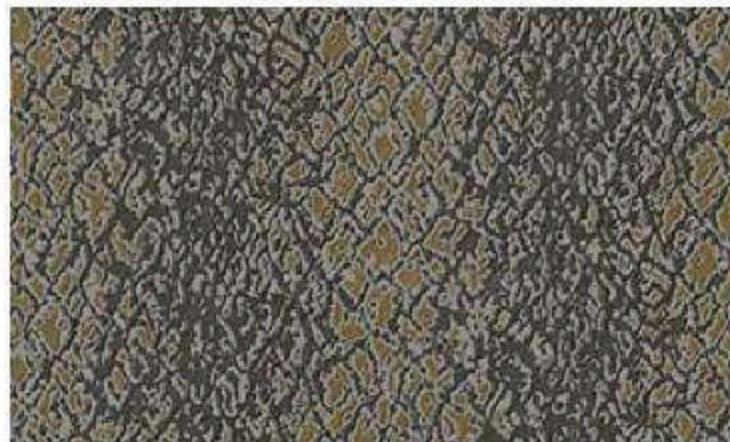

DE120128

DE120128

DE120129

DE120130