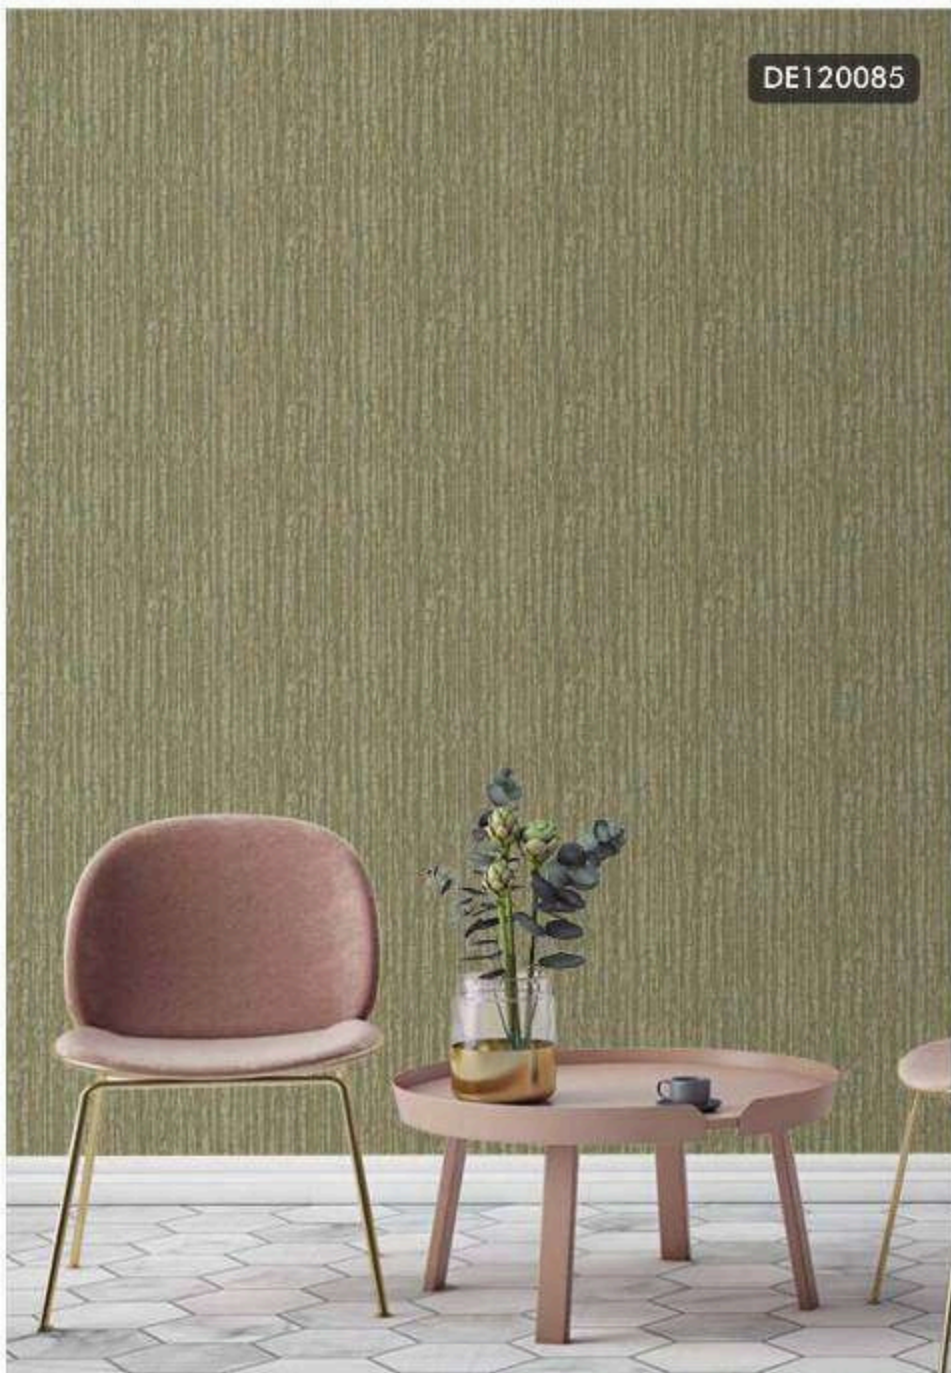

DE120085

DE120085

DE120086

DE120088