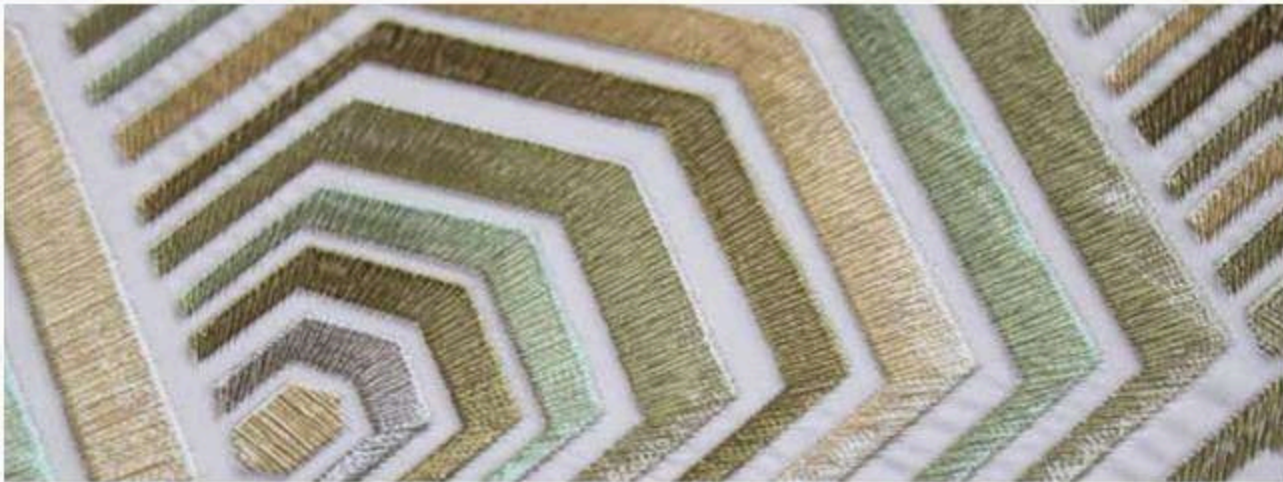

MOSAIQUE MAGIQUE

Simulate an illusion of movement in every room with these stylish designs based on rhythmic geometry of clean, sharp lines that has a fun energy, enhanced by mesmerizing weave pattern that adds a contemporary feel. Ideal for bedrooms and lounges this stunning wallpaper add effortless style and textured feel to the wall.

DE120044

DE120044

DE120045

DE120046

The Threads Are Sewn To Silk Fabrics And Create Modern Delicate Geometric Patterns, Accompanied By Its Intricate Co-ordinates.

DE120091

CANVAS PAINT

Since your walls are something you look at everyday in your house, make it happy and nostalgic! This style lets you brighten up your interior with fun, bold and colorful hues. Its pleasant color palette with faux weave detailing will blend perfectly with any contemporary design space. Choose the style that reflects your story and add both character and personality to your interior.

DE120092

DE120091

DE120093

DE120098

DE120094

DE120096

DE120098

The needle work texture provides delicate and elaborate craftsmanship to the wallcoverings.