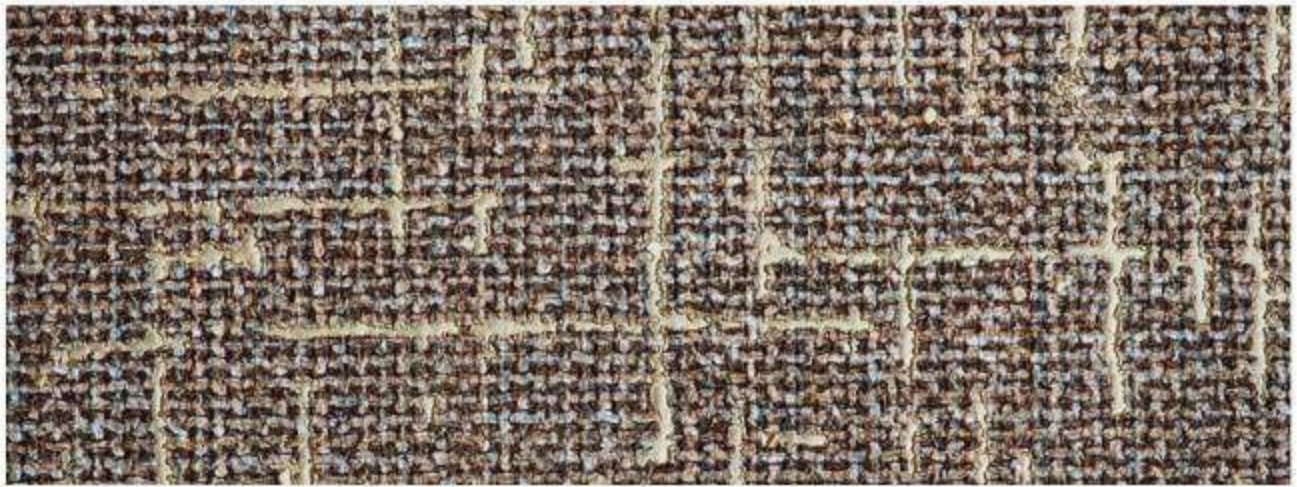

Collection
Inspired By Threads