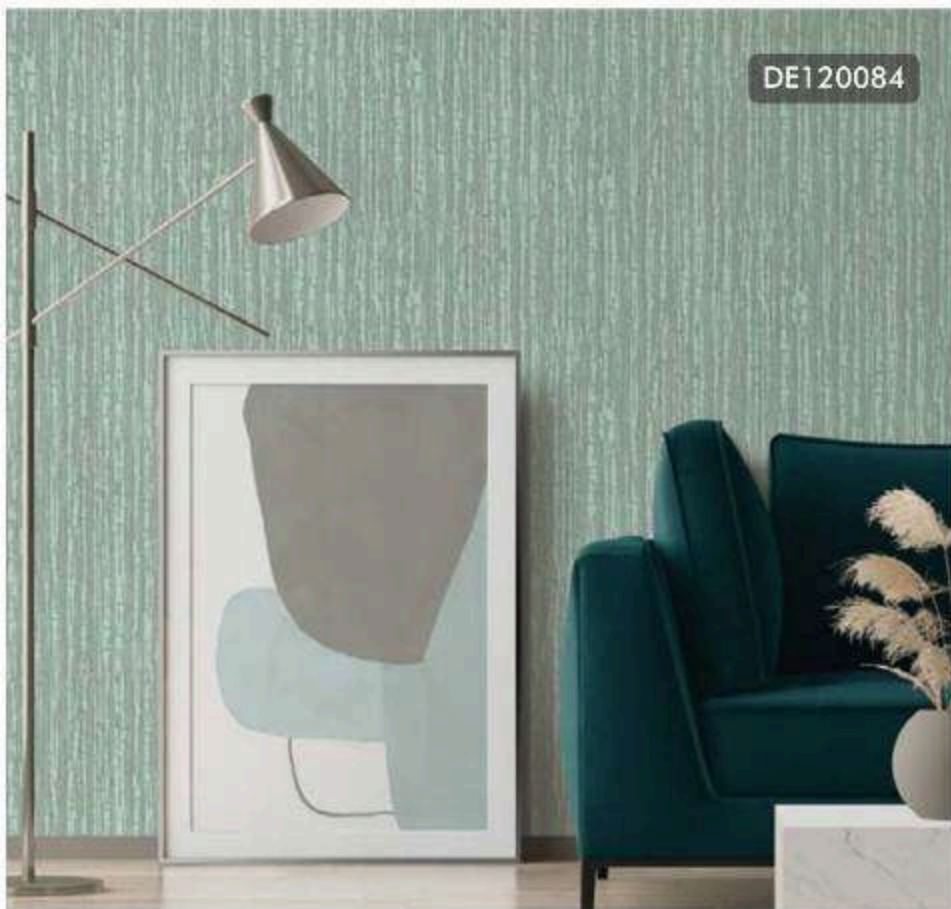

DE120018

DE120019

The Threads Are Sewn To Silk Fabrics And Create Modern Delicate Geometric Patterns, Accompanied By Its Intricate Co-ordinates.

ROYAL ARABSQUE

All about grandeur in an understated manner! Combination of strict geometry, careful layouts and an open space philosophy helps you create a timeless statement and adds a refined elegance to your interior spaces. It is great staple in your dining room, living rooms or hallways. The patterns give a spectacular effect which is luxurious and ideal for freshening up any area of your home.

WAFFLE WEAVE

A geometric labyrinth flecked with silk weave texture that beautifully compliment modern décor. The eye-catching design features a concentric rectangle pattern with a softly textured finish perfect for bedrooms, living rooms and hallways.

DE120071

DE120072

DE120073

DE120074

DE120075

DE120076

The Threads Are Sewn To Silk Fabrics And Create Modern Delicate Geometric Patterns, Accompanied By Its Intricate Co-ordinates.

DE120084