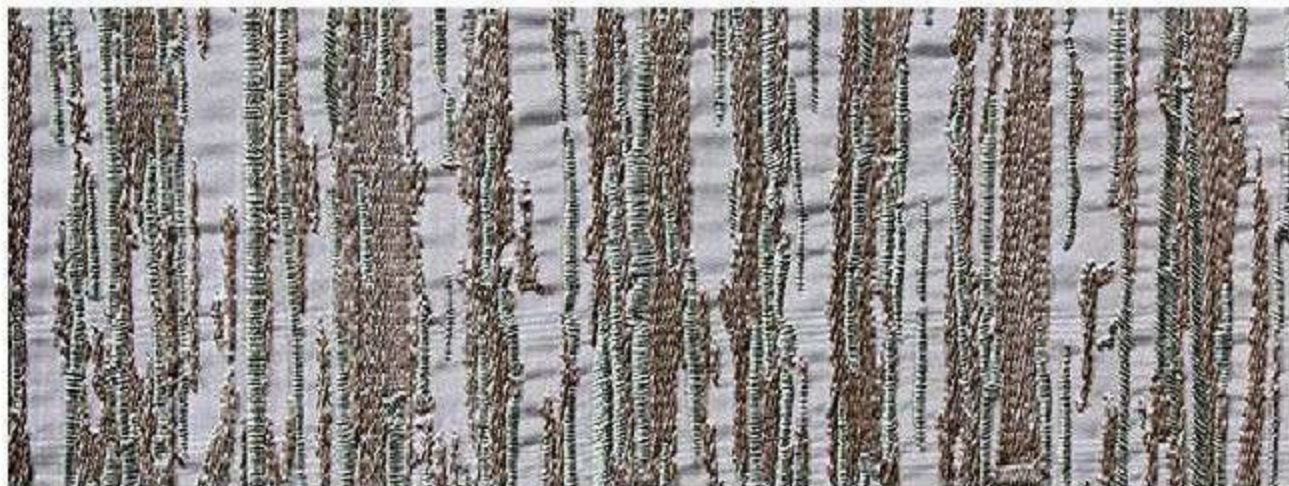

NATURAL WEAVE

Add subtle and sophisticated detail to your walls with this natural weave print and unique texture. This fabric look alike exhibits the characteristics of textiles with soft silk stitch highlights. Distinct in quality and craftsmanship, this design is the perfect way to create a luxurious feel throughout your home.

DE120083

DE120082

DE120084

DE120085

DE120085

DE120086

DE120088

Featured designs come with mixture of weave and crewel embroideries which include dramatic subtle and textural patterns adding a spectacular effect along with a contemporary twist.