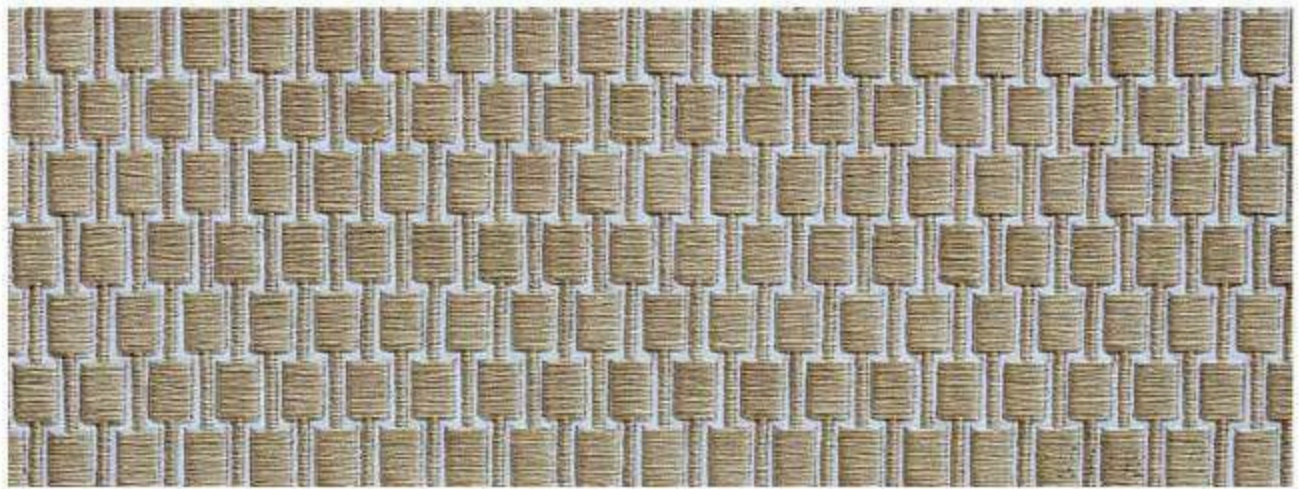

A subtle collection which epitomise glamour, style and sophistication that adds an understated level of luxury and classic design to your home.