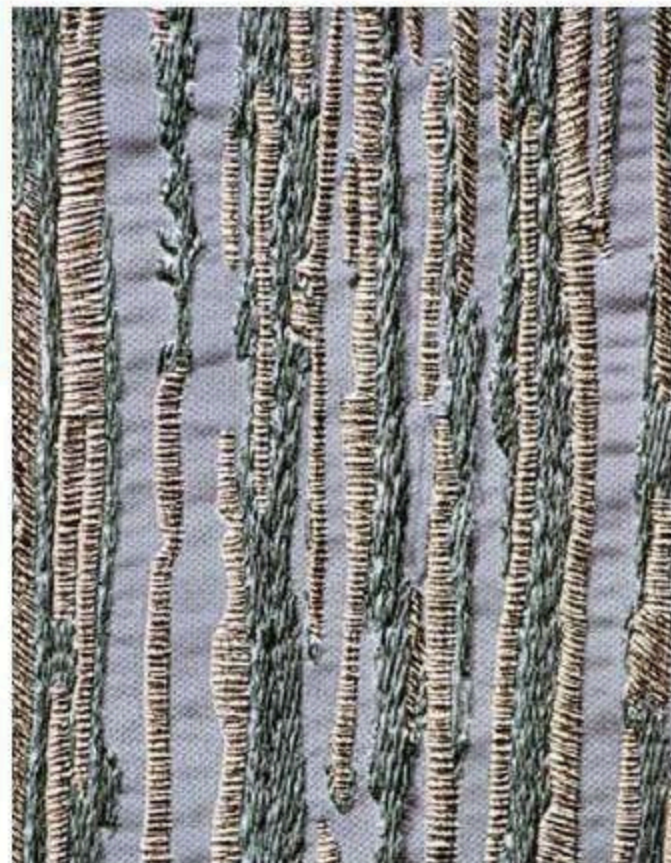

NATURAL WEAVE

Add subtle and sophisticated detail to your walls with this natural weave print and unique texture. This fabric look alike exhibits the characteristics of textiles with soft silk stitch highlights. Distinct in quality and craftsmanship, this design is the perfect way to create a luxurious feel throughout your home.

DE120083

DE120082

DE120084

DE120085

DE120085

DE120086

DE120088

Featured designs come with mixture of weave and crewel embroideries which include dramatic subtle and textural patterns adding a spectacular effect along with a contemporary twist.