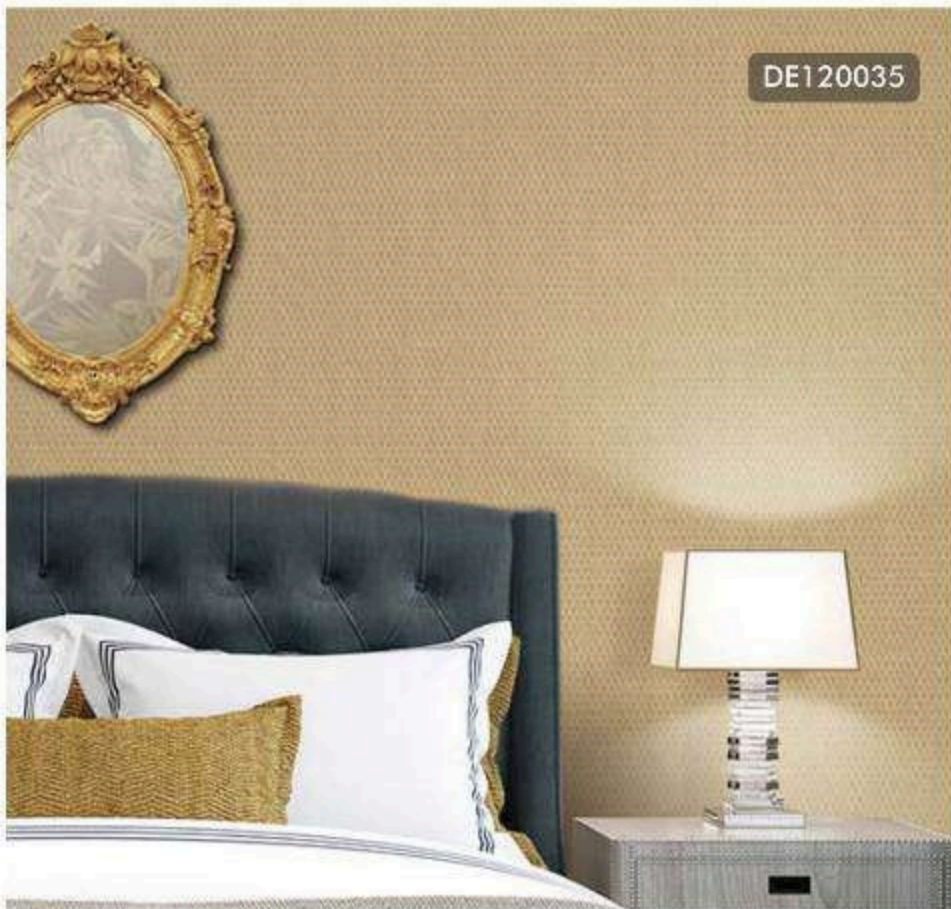

DE120035

LUXE BASKETWEAVE

A great way to introduce natural and raw detail to any room. The simplicity and graphic style of this collection not only brings a creative sophistication to stylish spaces but also adds an inviting sense of warmth. The beauty of faux hand-crafted texture gives a subtle hint of elegance to your home with a background that speaks for itself and has the versatility of different iterations be it contemporary, traditional, bohemian or transitional!