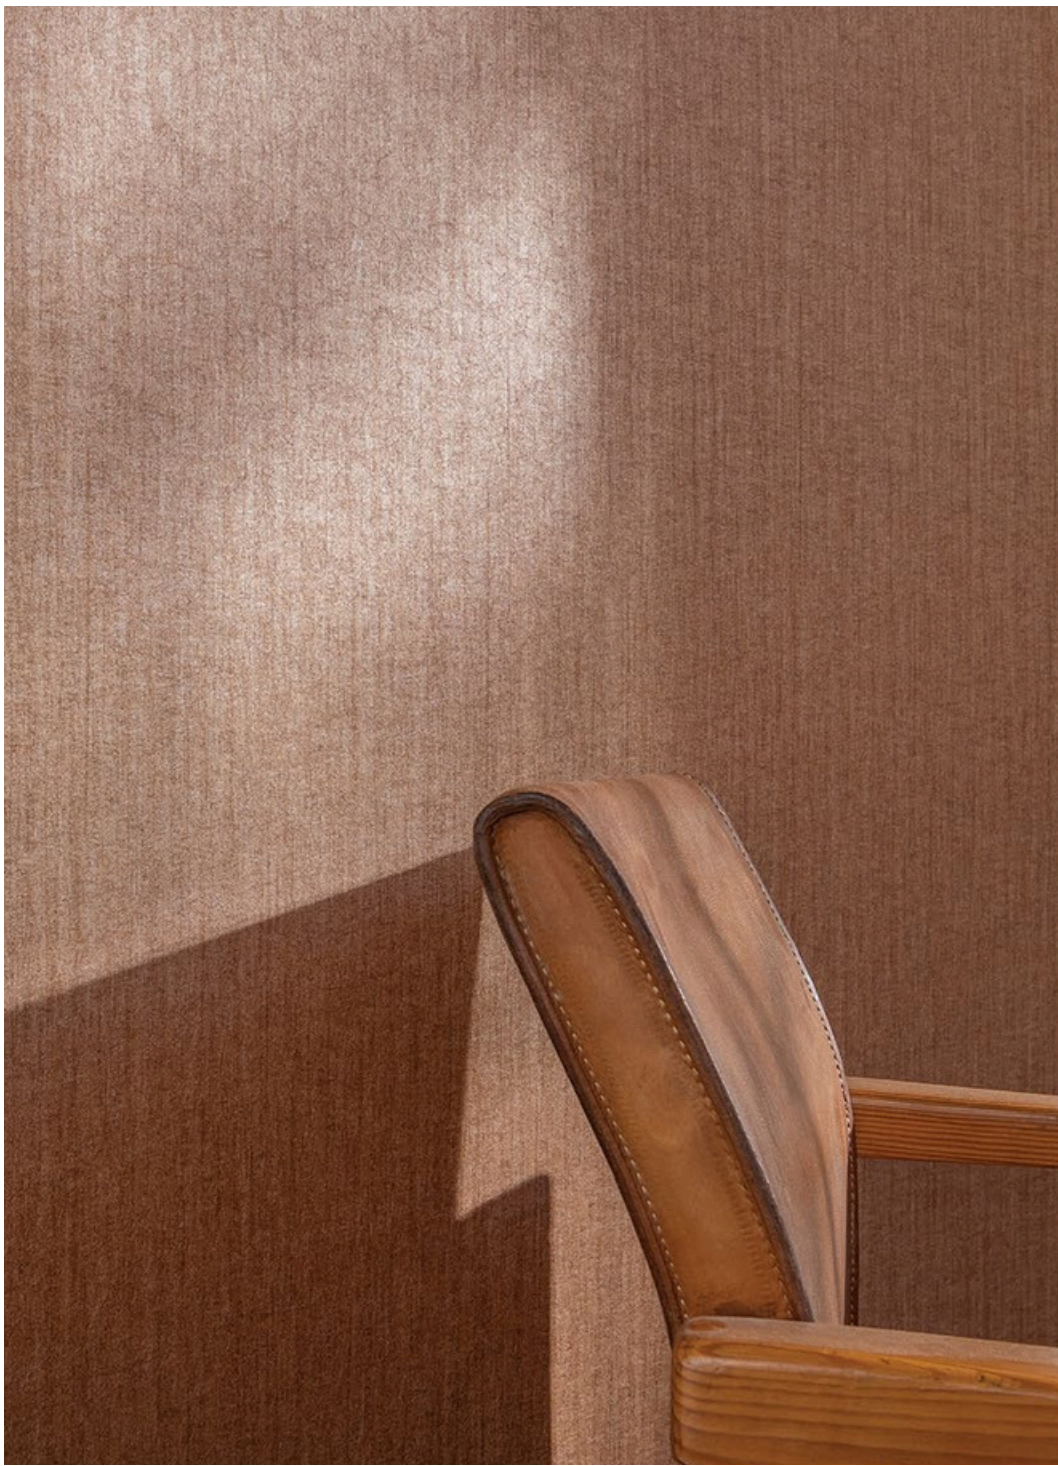

# Product Specification

Collection Name : BRAZIL

Country of Origin : Belgium

Category : Luxury

Roll Size : 0.53 mtr x 10.05 mtr = 57 Sq.Ft.

Panel Size : 1.8 mtr x 2.8 mtr = 54 Sq.Ft.

Quality : Non Woven

BEFORE PLACING ANY ORDER PLEASE VERIFY THE SAME WITH  
THE ACTUAL BOOK TO AVOID ANY KIND OF DISCREPANCY.